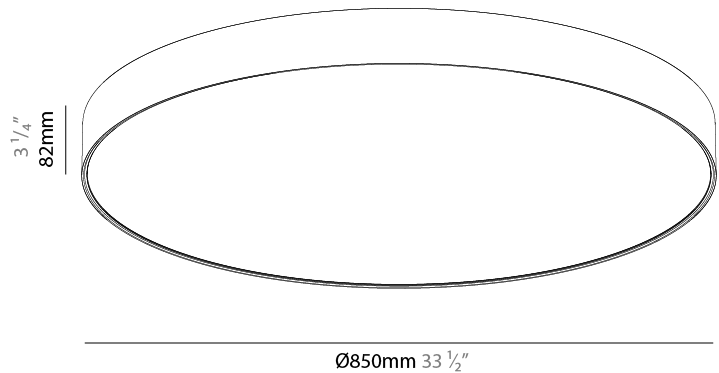

A3D407-HE-

base number   Color   Finishes   Finishes   Diffuser
Temperature   (Diamond)   (Triangle)   Options

1. To build a product code in our configurator select the specify button on the base model # product page
2. To build a manual product code on this datasheet choose from the options listed below in blue font and add the suffix to the base model #

GENERAL

Series: Sign EVO
Partner: Prolicht
Division: Architectural
Installation: Surface
Product Type: Ceiling Surface
Mounting Location: Ceiling
Light Distribution: Direct

PHYSICAL

Shape: Round
Diameter (mm): 850
Diameter (in): 33 7/16
Height (mm): 82
Height (in): 3 1/4
Weight (kg): 8.8
Diffuser: [PMMA - Opal](#) / [Microprism](#) / [Clear Microprism](#)
Fixture Finish: [SSR / BKV / CWI / CRY / HAB / UFT / ITA / RUA / FTG / MYG / LOD / PUS / FRO / FUP / KIA / POP / BLS / SPG / MEY / GOH / CHC / COM / ABZ / JAG / OBR / MOS / ROR](#)
Fixture Material: [PMMA](#) / [Extruded Aluminum](#) / [Steel](#)

ELECTRICAL

Lamp Type: LED (Zhaga Standard)
Input Wattage (W): 47.2
Total Output Wattage (W): 42.7
Dimming: Non-Dimmable
Driver Included: Yes
Driver Location: Integrated
Driver Type: Constant Current - Universal
Driver Class: Class 2
Input Voltage (V): 120

LED

Color Temperature (°K): [2700](#) / [3000](#) / [3500](#) / [4000](#)
Max. Delivered Lumen (lm): Max 7842
Nominal Lumen (lm): Max 8712
CRI: >90 CRI
Lamp Life (hrs): 50000

OPTICAL

RATINGS AND CERTIFICATIONS

Certified By: Certified for North American Standards
IP rating: IP40
Glare Rating: ≤ 19