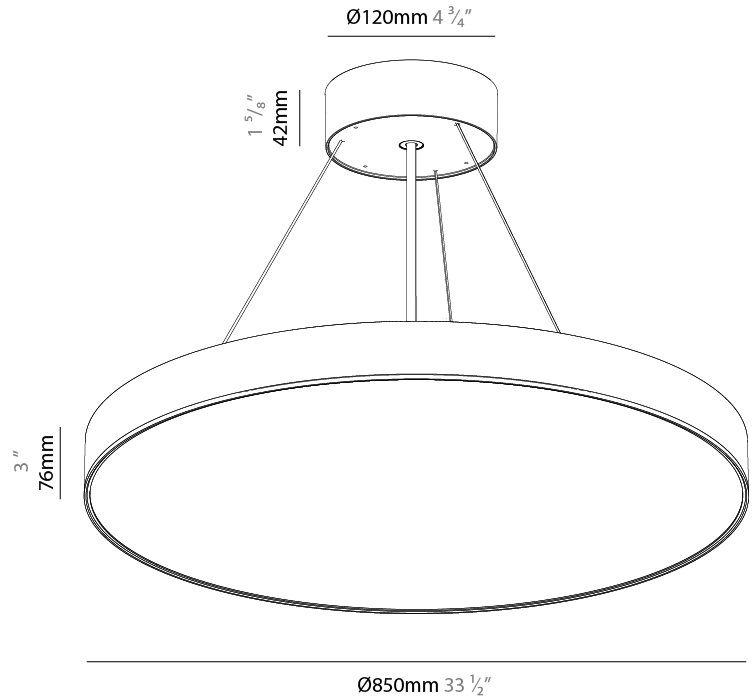

GENERAL

Series: Sign EVO
Partner: Prolicht
Division: Architectural
Installation: Suspension
Product Type: Pendant
Mounting Location: Ceiling
Light Distribution: Direct / Indirect

PHYSICAL

Shape: Round
Diameter (mm): 850
Diameter (in): 33 ⁷/₁₆
Height (mm): 82
Height (in): 3 ¹/₄
Weight (kg): 8.8
Diffuser: [PMMA - Opal](#) / [Microprism](#) / [Clear Microprism](#)
Fixture Finish: [SSR / BKV / CWI / CRY / HAB / UFT / ITA / RUA / FTG / MYG / LOD / PUS / FRO / FUP / KIA / POP / BLS / SPG / MEY / GOH / CHC / COM / ABZ / JAG / OBR / MOS / ROR](#)
Fixture Material: [PMMA](#) / [Extruded Aluminum](#) / [Steel](#)
Cable Details: [2000mm](#) or [6000mm](#) [Transparent Cable](#)

ELECTRICAL

Lamp Type: LED (Zhaga Standard)
Input Wattage (W): 77.4
Total Output Wattage (W): 70
Dimming: Non-Dimmable
Driver Included: Yes
Driver Location: Integrated
Driver Type: Constant Current - Universal
Driver Class: Class 2
Input Voltage (V): 120

LED

Color Temperature (°K): [2700](#) / [3000](#) / [3500](#) / [4000](#)
Max. Delivered Lumen (lm): Max 12398 (7842 Dir / 4556 Ind)
Nominal Lumen (lm): Max 14042
CRI: >90 CRI
Lamp Life (hrs): 50000

OPTICAL

RATINGS AND CERTIFICATIONS

Certified By: Certified for North American Standards
IP rating: IP40
Glare Rating: ≤ 19

PROJECT
TYPE
SPECIFIER
QUANTITY
DATE