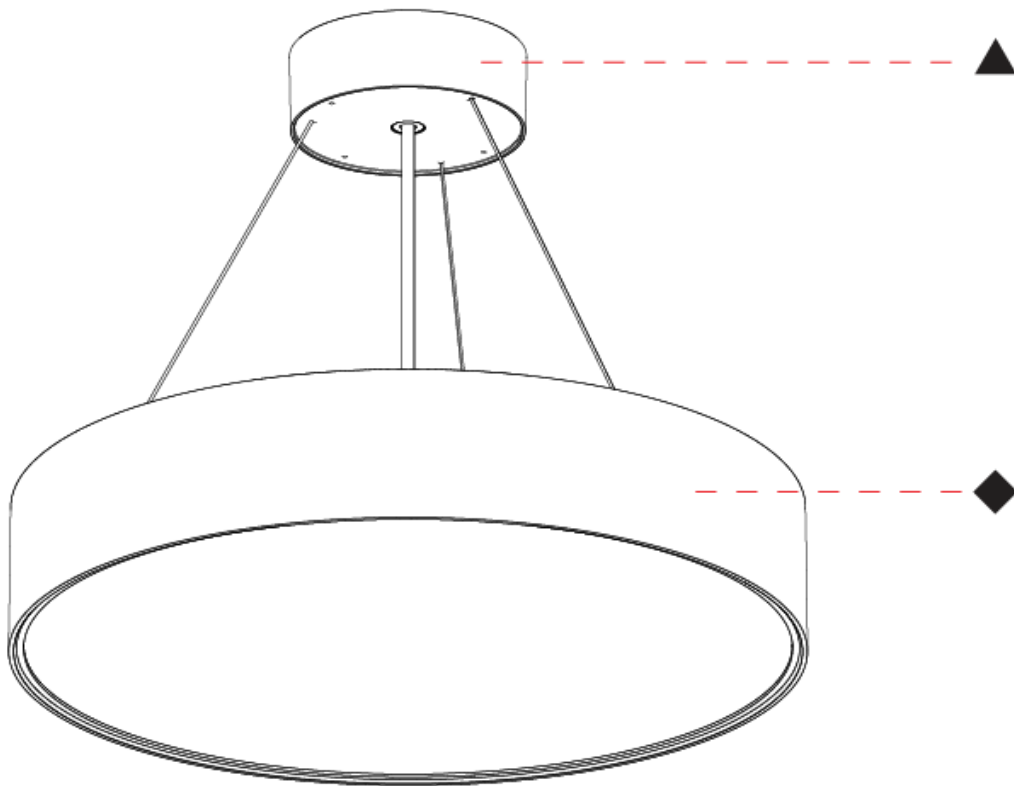

SIGN EVO SUSPENSION

A3001102-HE-

PROJECT	_____
TYPE	_____
SPECIFIER	_____
QUANTITY	_____
DATE	_____

A