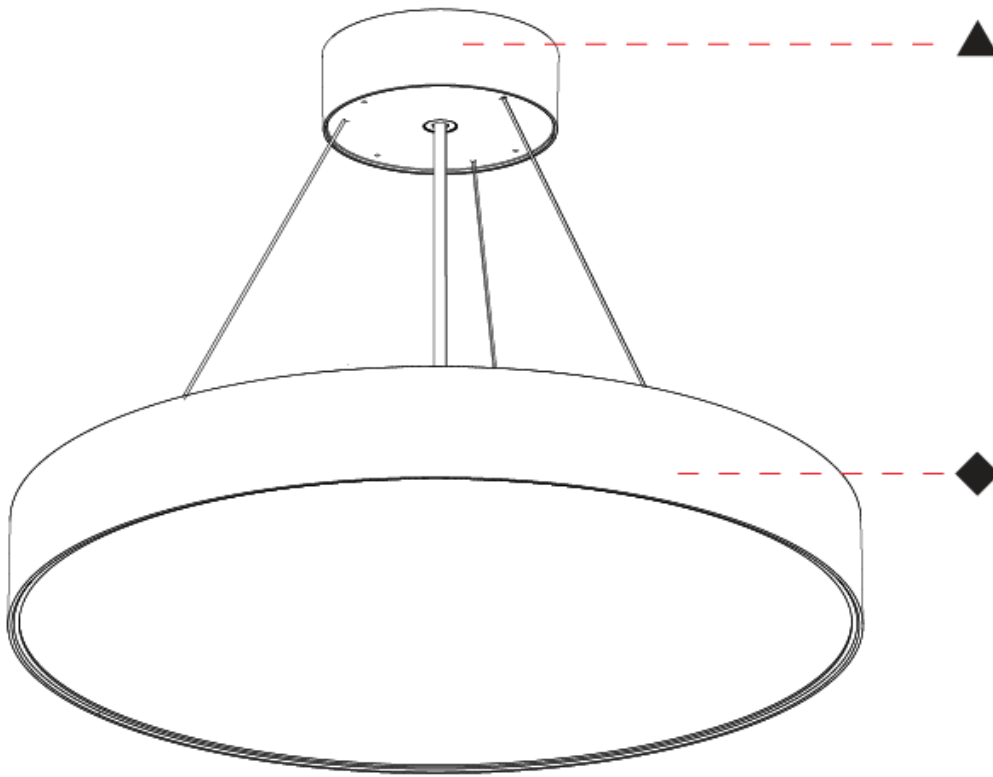

A3001103-HE-

PROJECT	_____
TYPE	_____
SPECIFIER	_____
QUANTITY	_____
DATE	_____

A