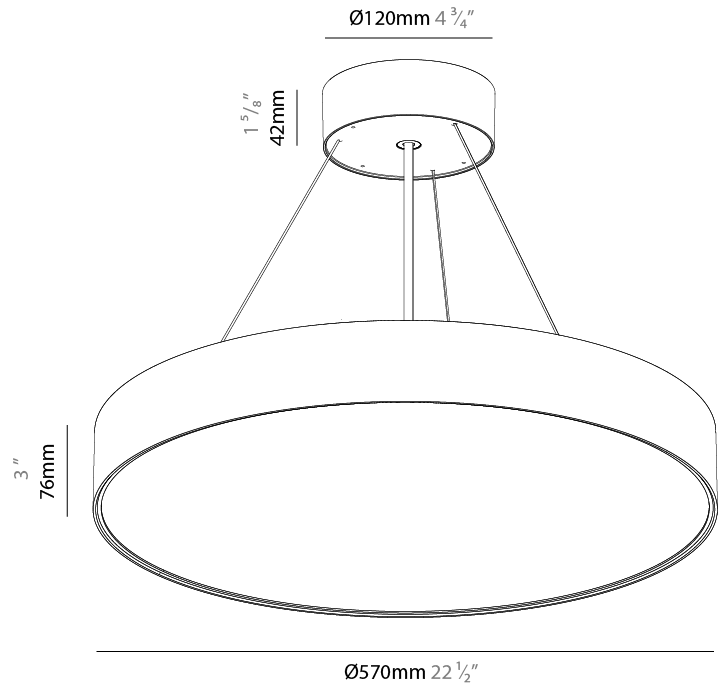

GENERAL

Series: Sign EVO
Partner: Prolicht
Division: Architectural
Installation: Suspension
Product Type: Pendant
Mounting Location: Ceiling
Light Distribution: Direct / Indirect

PHYSICAL

Shape: Round
Diameter (mm): 570
Diameter (in): 22 7/16
Height (mm): 82
Height (in): 3 1/4
Weight (kg): 6.5
Diffuser: [PMMA - Opal / Microprism / Clear Microprism](#)
Fixture Finish: [SSR / BKV / CWI / CRY / HAB / UFT / ITA / RUA / FTG / MYG / LOD / PUS / FRO / FUP / KIA / POP / BLS / SPG / MEY / GOH / CHC / COM / ABZ / JAG / OBR / MOS / ROR](#)
Fixture Material: [PMMA / Extruded Aluminum / Steel](#)
Cable Details: [2000mm or 6000mm Transparent Cable](#)

ELECTRICAL

Lamp Type: LED (Zhaga Standard)
Input Wattage (W): 34.4
Total Output Wattage (W): 30.9
Dimming: Non-Dimmable
Driver Included: Yes
Driver Location: Integrated
Driver Type: Constant Current - Universal
Driver Class: Class 2
Input Voltage (V): 120

LED

Color Temperature (°K): [2700 / 3000 / 3500 / 4000](#)
Max. Delivered Lumen (lm): Max 5440 (3302 Dir / 2137 Ind)
Nominal Lumen (lm): Mxa 6264
CRI: >90 CRI
Lamp Life (hrs): 50000

OPTICAL

RATINGS AND CERTIFICATIONS

Certified By: Certified for North American Standards
IP rating: IP40
Glare Rating: ≤ 19

PROJECT
TYPE
SPECIFIER
QUANTITY
DATE