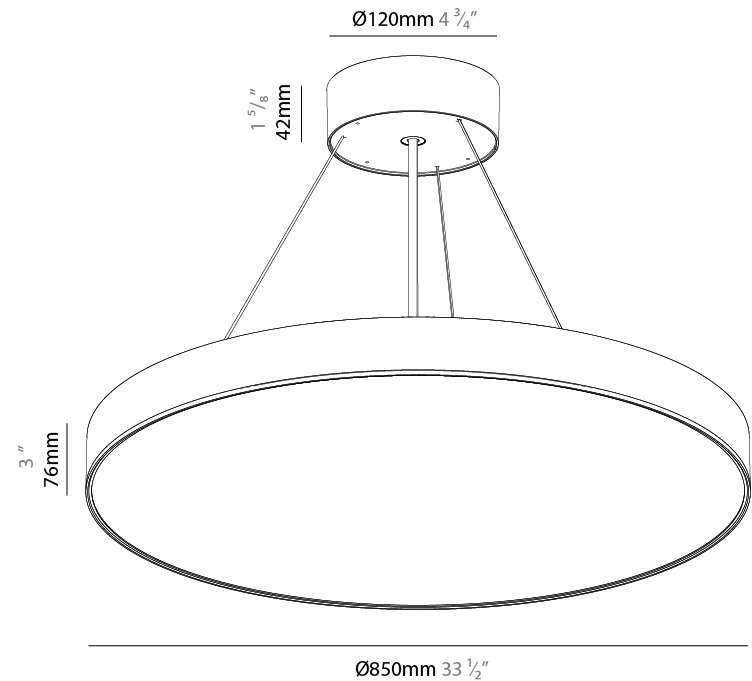

GENERAL

Series: Sign EVO
Partner: Prolicht
Division: Architectural
Installation: Suspension
Product Type: Pendant
Mounting Location: Ceiling
Light Distribution: Direct

PHYSICAL

Shape: Round
Diameter (mm): 850
Diameter (in): 33 7/16
Height (mm): 82
Height (in): 3 1/4
Weight (kg): 8.8
Diffuser: [PMMA - Opal](#) / [Microprism](#) / [Clear Microprism](#)
Fixture Finish: [SSR / BKV / CWI / CRY / HAB / UFT / ITA / RUA / FTG / MYG / LOD / PUS / FRO / FUP / KIA / POP / BLS / SPG / MEY / GOH / CHC / COM / ABZ / JAG / OBR / MOS / ROR](#)
Fixture Material: [PMMA](#) / [Extruded Aluminum](#) / [Steel](#)
Cable Details: [2000mm](#) or [6000mm](#) [Transparent Cable](#)

ELECTRICAL

Lamp Type: LED (Zhaga Standard)
Input Wattage (W): 47.2
Total Output Wattage (W): 42.7
Dimming: Non-Dimmable
Driver Included: Yes
Driver Location: Integrated
Driver Type: Constant Current - Universal
Driver Class: Class 2
Input Voltage (V): 120
Constant Current (MA): 700mA

LED

[Color Temperature (°K): 2700 / 3000 / 3500 / 4000](#)
Max. Delivered Lumen (lm): Max 7842
Nominal Lumen (lm): Max 8712
CRI: >90 CRI
Lamp Life (hrs): 50000

OPTICAL

RATINGS AND CERTIFICATIONS

Certified By: Certified for North American Standards
IP rating: IP40
Glare Rating: ≤ 19

PROJECT
TYPE
SPECIFIER
QUANTITY
DATE