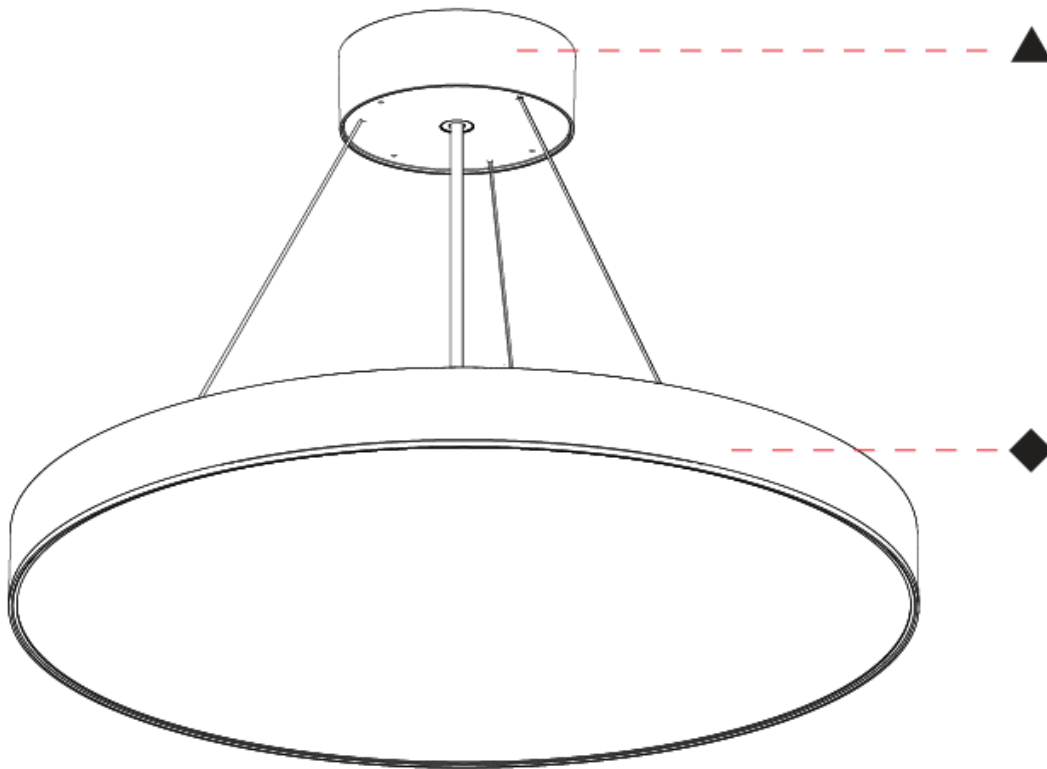

SIGN EVO SUSPENSION

A3001104-

PROJECT	_____
TYPE	_____
SPECIFIER	_____
QUANTITY	_____
DATE	_____

A