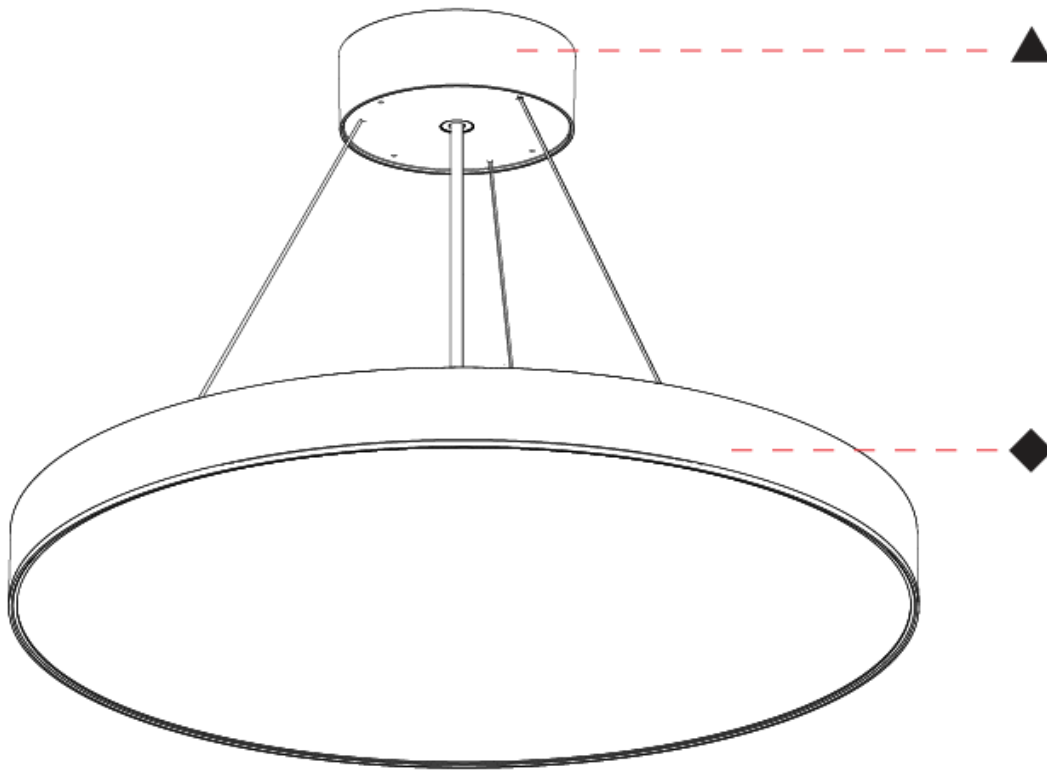

A3001104-HE-

PROJECT	_____
TYPE	_____
SPECIFIER	_____
QUANTITY	_____
DATE	_____

A