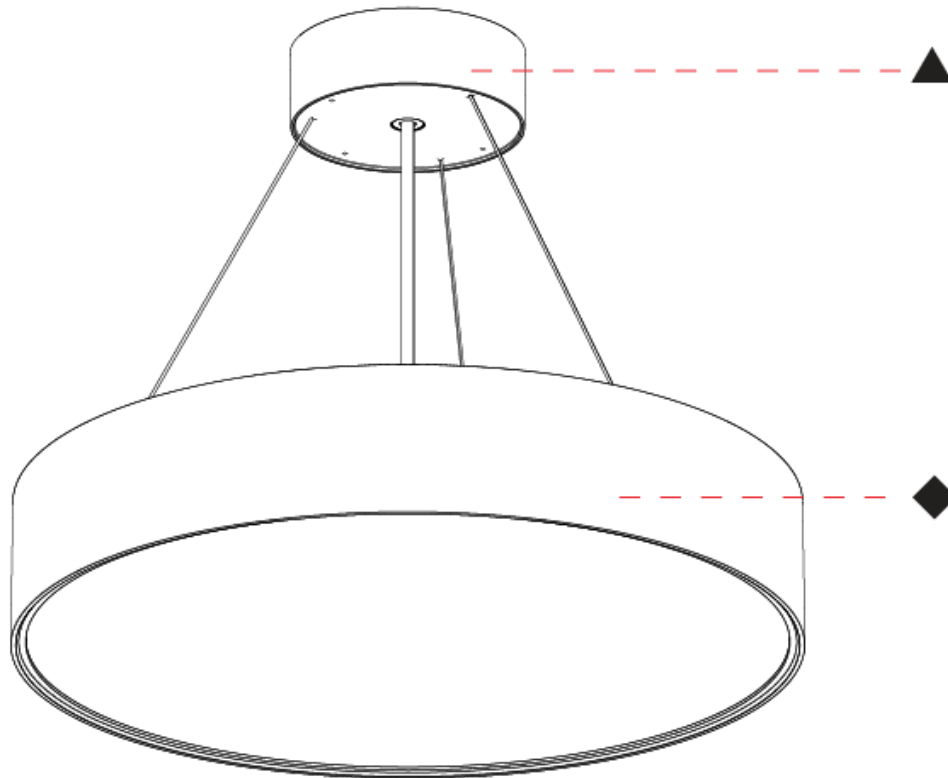

SIGN EVO SUSPENSION

A3001099-HE-

PROJECT _____

TYPE _____

SPECIFIER _____

QUANTITY _____

DATE _____

A