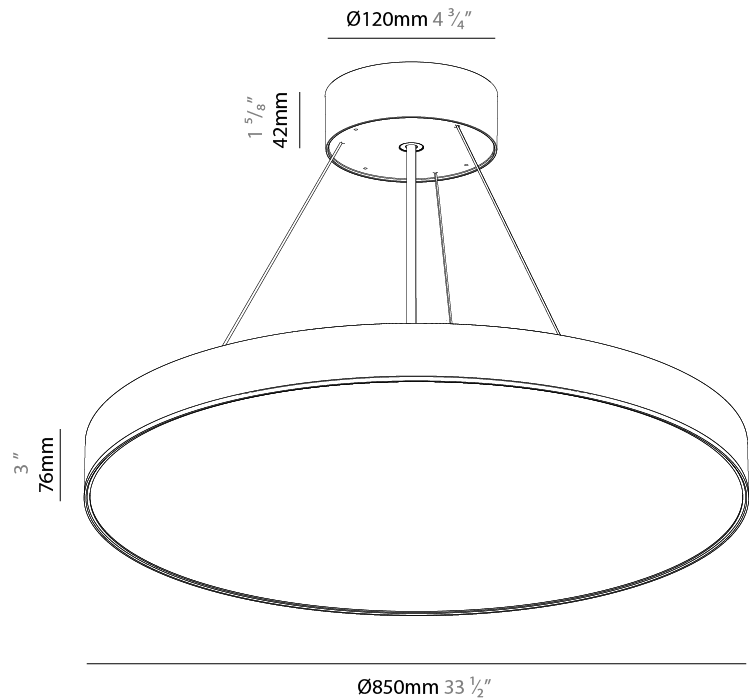

1. To build a product code in our configurator select the specify button on the base model # product page
2. To build a manual product code on this datasheet choose from the options listed below in blue font and add the suffix to the base model #

GENERAL

Series: Sign EVO
Partner: Prolicht
Division: Architectural
Installation: Suspension
Product Type: Pendant
Mounting Location: Ceiling
Light Distribution: Direct / Indirect

PHYSICAL

Shape: Round
Diameter (mm): 850
Diameter (in): 33 7/16
Height (mm): 82
Height (in): 3 1/4
Weight (kg): 8.8
Diffuser: [PMMA - Opal](#) / [Microprism](#) / [Clear Microprism](#)
Fixture Finish: [SSR / BKV / CWI / CRY / HAB / UFT / ITA / RUA / FTG / MYG / LOD / PUS / FRO / FUP / KIA / POP / BLS / SPG / MEY / GOH / CHC / COM / ABZ / JAG / OBR / MOS / ROR](#)
Fixture Material: [PMMA](#) / [Extruded Aluminum](#) / [Steel](#)
Cable Details: [2000mm](#) or [6000mm](#) [Transparent Cable](#)

ELECTRICAL

Lamp Type: LED (Zhaga Standard)
Input Wattage (W): 125.3
Total Output Wattage (W): 113.6
Dimming: [Non-Dimmable](#)
Driver Included: Yes
Driver Location: Integrated
Driver Type: Constant Current - Universal
Driver Class: Class 2
Input Voltage (V): 120

LED

Color Temperature (°K): [2700](#) / [3000](#) / [3500](#) / [4000](#)
Max. Delivered Lumen (lm): Max 19899 (14543 Dir / 5357 Ind)
Nominal Lumen (lm): Max 22424
CRI: >90 CRI
Lamp Life (hrs): 50000

OPTICAL

RATINGS AND CERTIFICATIONS

Certified By: Certified for North American Standards
IP rating: IP40