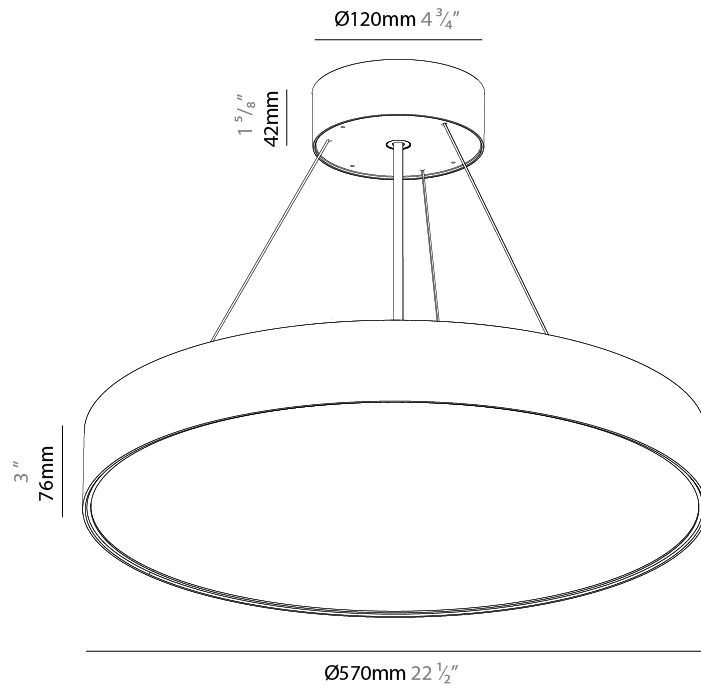

1. To build a product code in our configurator select the specify button on the base model # product page
2. To build a manual product code on this datasheet choose from the options listed below in blue font and add the suffix to the base model #

GENERAL

Series: Sign EVO
Partner: Prolicht
Division: Architectural
Installation: Suspension
Product Type: Pendant
Mounting Location: Ceiling
Light Distribution: Direct

PHYSICAL

Shape: Round
Diameter (mm): 570
Diameter (in): 22 7/16
Height (mm): 82
Height (in): 3 1/4
Weight (kg): 6.5
Diffuser: [PMMA - Opal](#) / [Microprism](#) / [Clear Microprism](#)
Fixture Finish: [SSR / BKV / CWI / CRY / HAB / UFT / ITA / RUA / FTG / MYG / LOD / PUS / FRO / FUP / KIA / POP / BLS / SPG / MEY / GOH / CHC / COM / ABZ / JAG / OBR / MOS / ROR](#)
Fixture Material: [PMMA](#) / [Extruded Aluminum](#) / [Steel](#)
Cable Details: [2000mm](#) or [6000mm](#) [Transparent Cable](#)

ELECTRICAL

Lamp Type: LED (Zhaga Standard)
Input Wattage (W): 20.6
Total Output Wattage (W): 19.1
Dimming: Non-Dimmable
Driver Included: Yes
Driver Location: Integrated
Driver Type: Constant Current - Universal
Driver Class: Class 2
Input Voltage (V): 120

LED

Color Temperature (°K): [2700](#) / [3000](#) / [3500](#) / [4000](#)
Max. Delivered Lumen (lm): Max 3302
Nominal Lumen (lm): Mxa 3763
CRI: >90 CRI
Lamp Life (hrs): 50000

OPTICAL

RATINGS AND CERTIFICATIONS

Certified By: Certified for North American Standards
IP rating: IP40
Glare Rating: ≤ 19

PROJECT
TYPE
SPECIFIER
QUANTITY
DATE