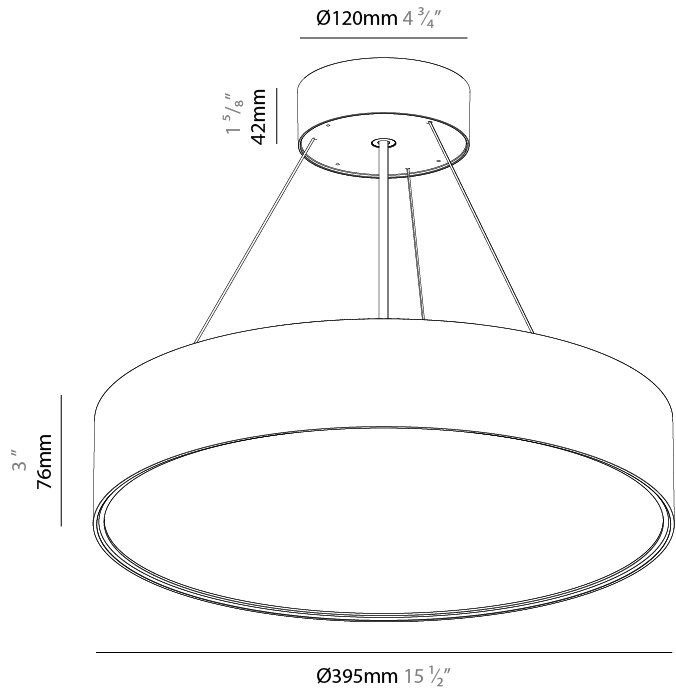

1. To build a product code in our configurator select the specify button on the base model # product page
2. To build a manual product code on this datasheet choose from the options listed below in blue font and add the suffix to the base model #

GENERAL

Series: Sign EVO
Partner: Prolicht
Division: Architectural
Installation: Suspension
Product Type: Pendant
Mounting Location: Ceiling
Light Distribution: Direct / Indirect

PHYSICAL

Shape: Round
Diameter (mm): 395
Diameter (in): 15 1/2
Height (mm): 82
Height (in): 3 1/4
Weight (kg): 4.2
Diffuser: PMMA - Opal / Microprism / Clear Microprism
Fixture Finish: SSR / BKV / CWI / CRY / HAB / UFT / ITA / RUA / FTG / MYG / LOD / PUS / FRO / FUP / KIA / POP / BLS / SPG / MEY / GOH / CHC / COM / ABZ / JAG / OBR / MOS / ROR
Fixture Material: PMMA / Extruded Aluminum / Steel
Cable Details: 2000mm or 6000mm Transparent Cable

ELECTRICAL

Lamp Type: LED (Zhaga Standard)
Input Wattage (W): 14.6
Total Output Wattage (W): 13.7
Dimming: Non-Dimmable
Driver Included: Yes
Driver Location: Integrated
Driver Type: Constant Current - Universal
Driver Class: Class 2
Input Voltage (V): 120

LED

Color Temperature (°K): 2700 / 3000 / 3500 / 4000
Max. Delivered Lumen (lm): Max 2280 (1616 Dir / 664 Ind)
Nominal Lumen (lm): Max 2632
CRI: >90 CRI
Lamp Life (hrs): 50000

OPTICAL

RATINGS AND CERTIFICATIONS

Certified By: Certified for North American Standards
IP rating: IP40
Glare Rating: ≤ 19