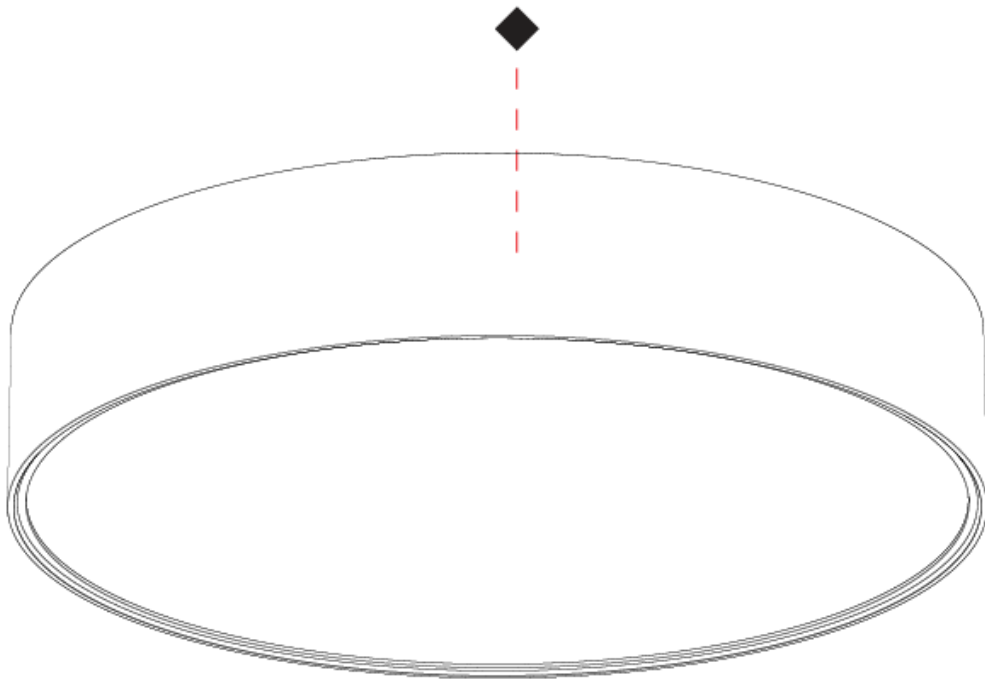

A3D405-HE-

PROJECT

TYPE

SPECIFIER

QUANTITY

DATE